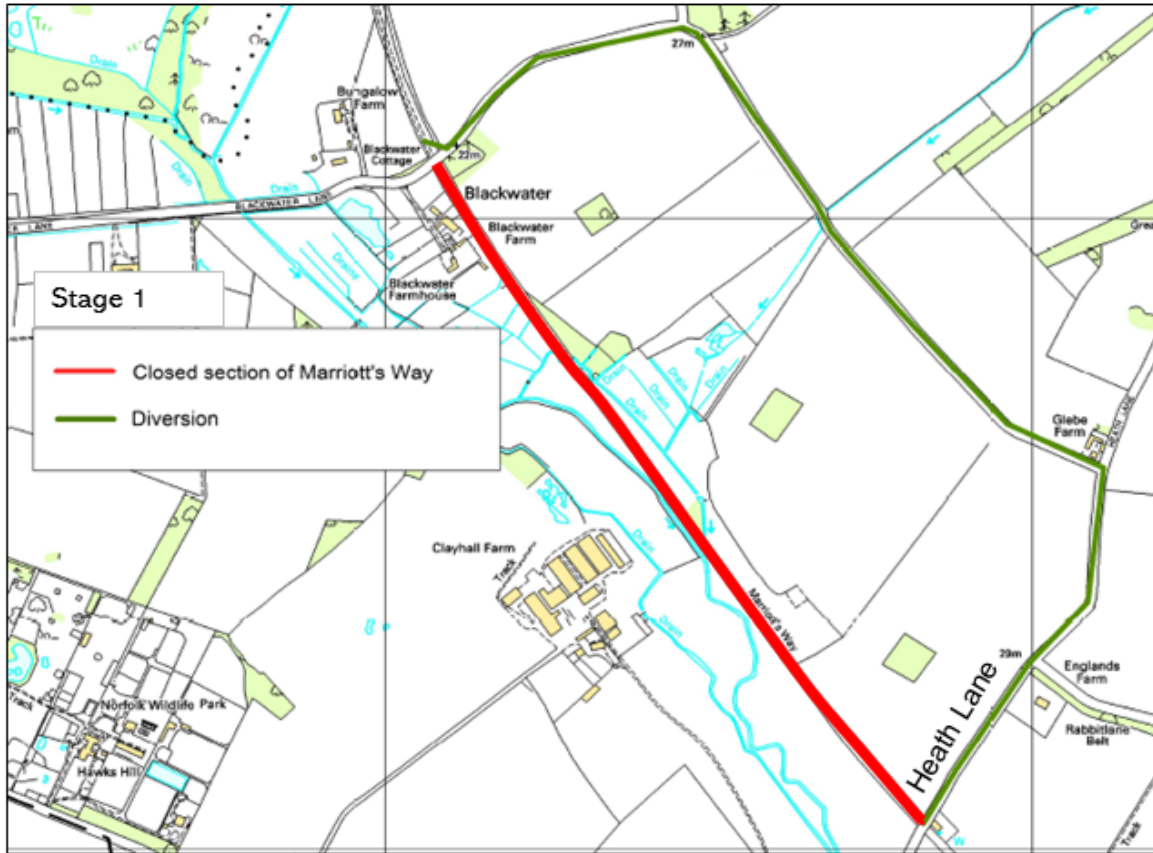

Marriott's Way Public Information Notice

Tree felling and resurfacing works, Heath Lane, Lenwade

norfolktrails@norfolk.gov.uk

www.norfolk.gov.uk

Norfolk
County Council