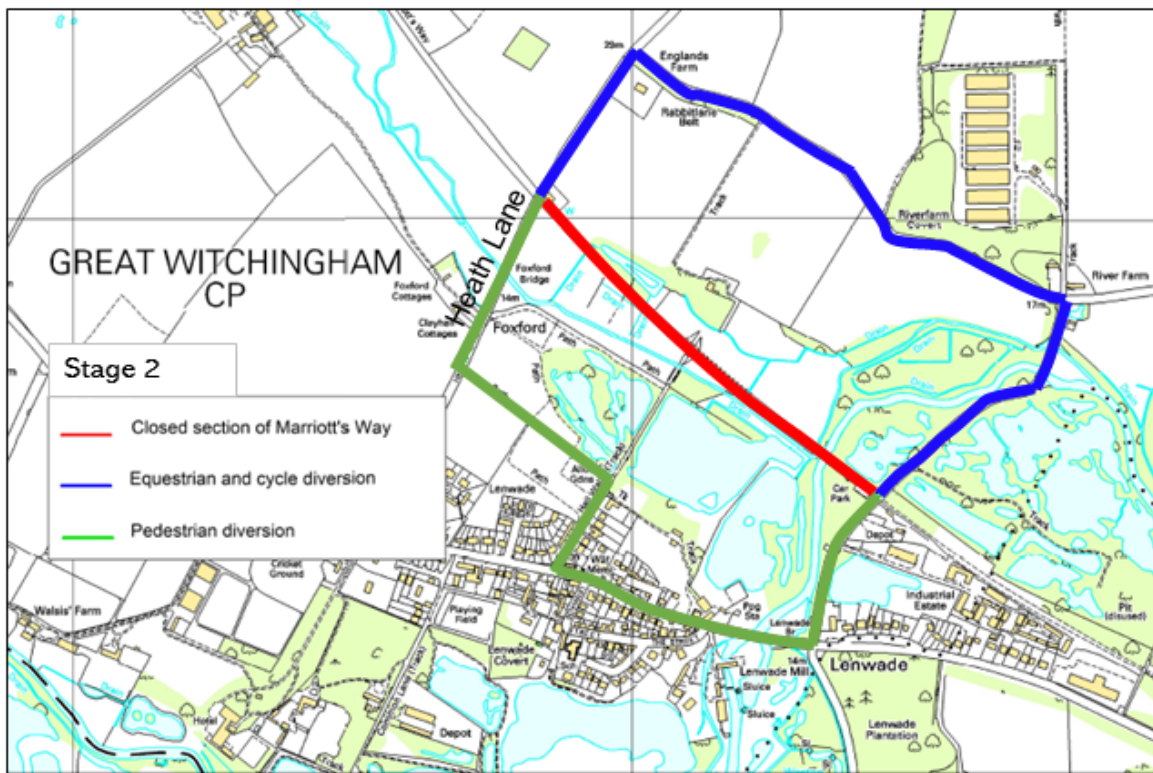

Marriott's Way Public Information Notice

Tree felling and resurfacing works, Heath Lane, Lenwade

norfolktrails@norfolk.gov.uk

www.norfolk.gov.uk

Norfolk
County Council