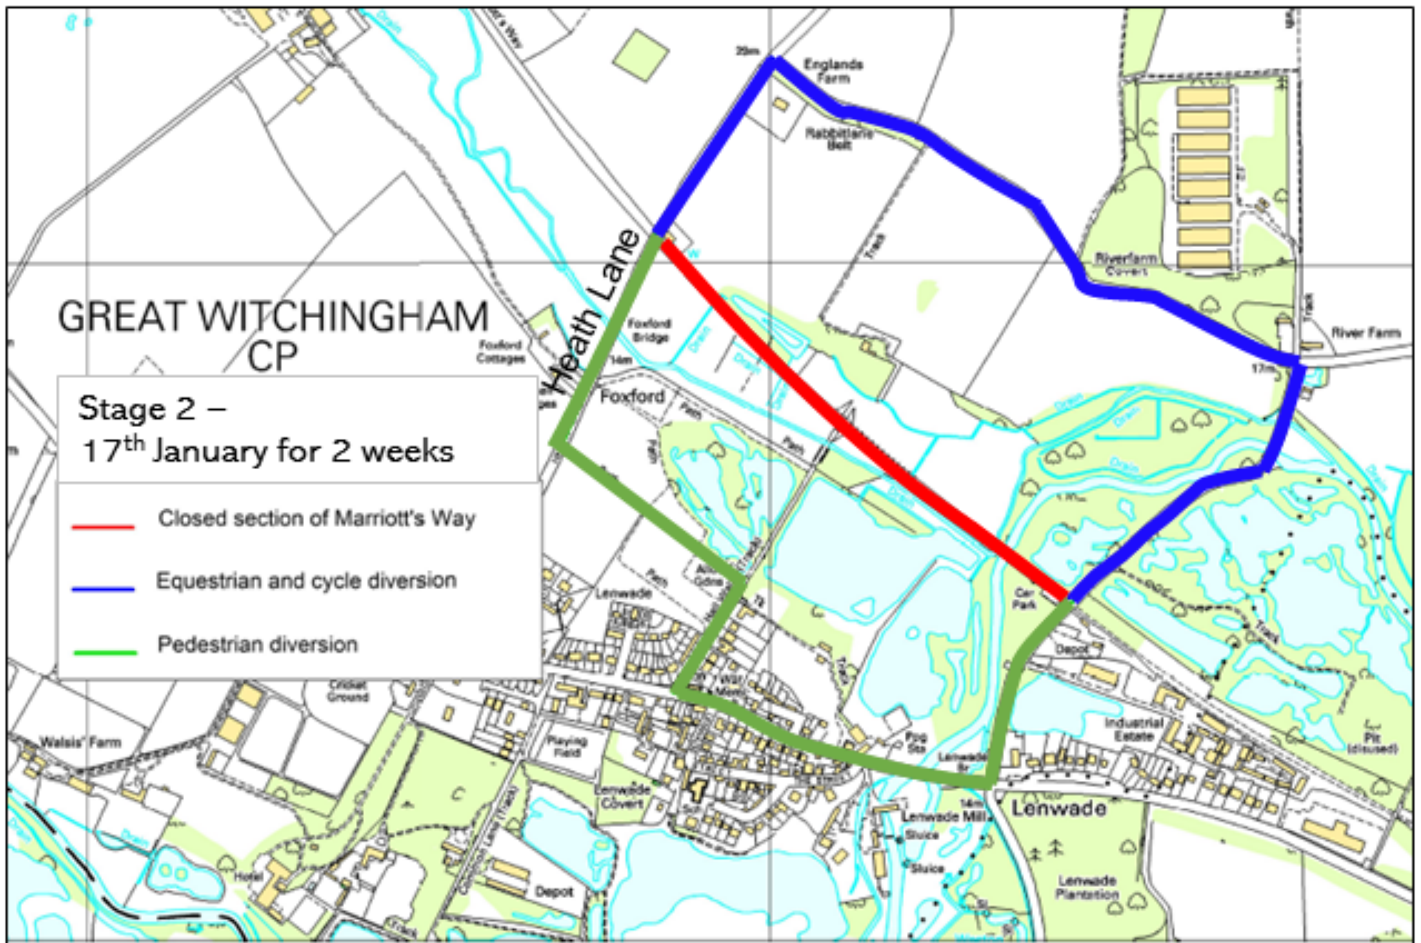

# Marriott's Way Public Information Notice

## Tree felling and resurfacing works, Heath Lane, Lenwade

[norfolktrails@norfolk.gov.uk](mailto:norfolktrails@norfolk.gov.uk)

[www.norfolk.gov.uk](http://www.norfolk.gov.uk)

**Norfolk**  
County Council